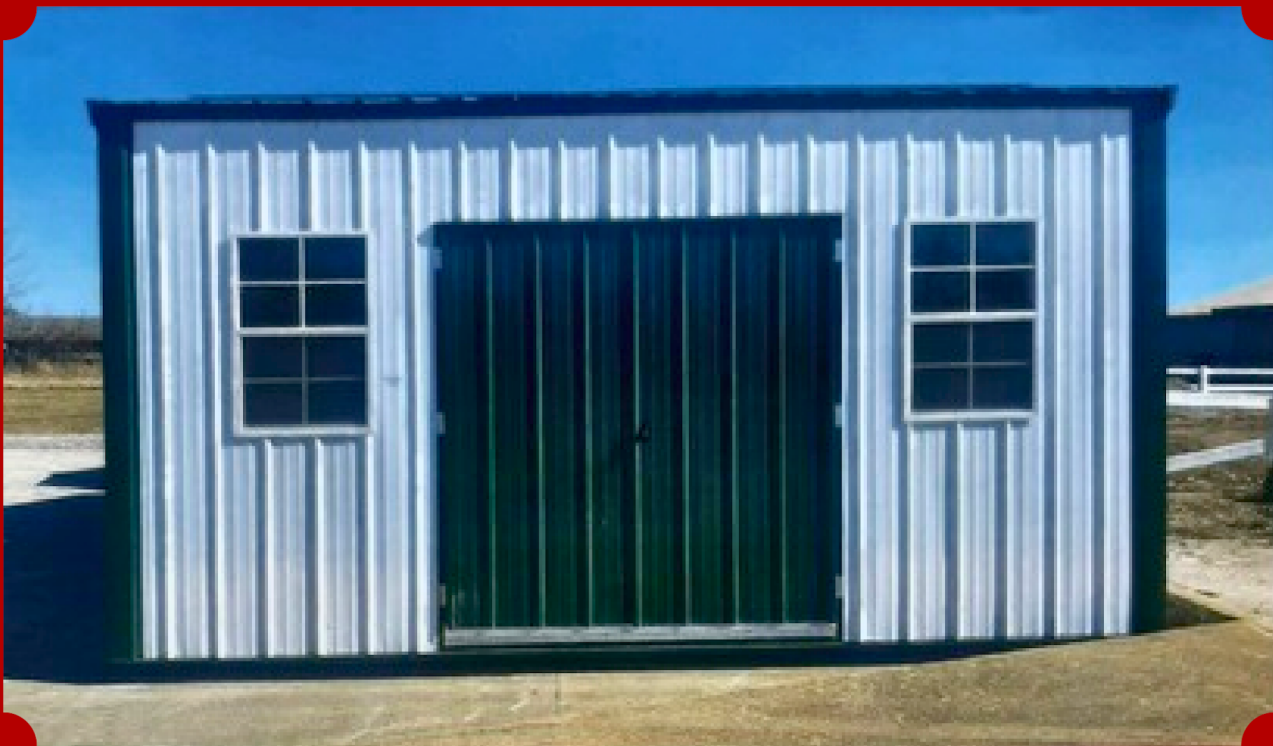

FREE DELIVERY & SETUP WITHIN 50 MILES OF SHOP!

PICTURES COMING SOON

LOFTED BARN CABIN *with 3 windows*

Dimensions

10x16....\$5,525	12x40.....\$14,760
10x20....\$6,545	14x24.....\$10,950
10x24....\$7,250	14x28.....\$12,275
10x28....\$8,800	14x32.....\$13,468
12x16....\$9,130	14x36.....\$15,125
12x20....\$7,825	14x40.....\$16,500
12x24....\$8,938	16x28.....\$12,976
12x28....\$10,050	16x36.....\$16,128
12x32....\$11,345	16x40.....\$18,680
12x36....\$12,145	

FREE DELIVERY & SETUP WITHIN 50 MILES OF SHOP!

SIDE LOFTED GARDEN SHED

with 2 windows

Dimensions

8x12.....\$2,540	12x28.....\$8,095
8x16.....\$3,795	12x32.....\$9,332
10x12....\$2,925	12x36.....\$10,350
10x16....\$3,885	12x40.....\$11,475
10x20....\$5,095	14x28.....\$9,092
10x24....\$6,200	14x32.....\$10,894
10x28....\$7,625	14x36.....\$12,126
10x32....\$8,750	14x40.....\$14,375
12x12....\$3,500	16x32.....\$12,148
12x16....\$4,595	16x36.....\$13,845
12x20....\$5,820	16x40.....\$15,428
12x24....\$6,900	